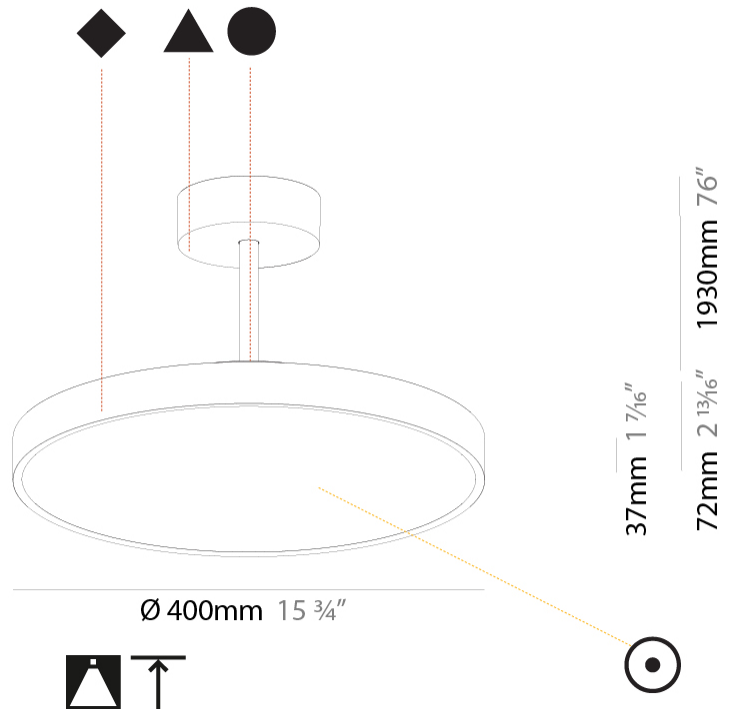

GENERAL

Series: Sign Diva Tube
Subseries: Sign Diva Tube
Brand: Prolicht
Division: Architectural
Mounting Type: Suspension
Mounting Location: Ceiling
Subcategory: Pendant

PHYSICAL

Shape: Round
Diameter (mm): 400
Diameter (in): 15 3/4
Height (mm): 72
Height (in): 2 13/16
Max. Overall Height (mm): 2002
Max. Overall Height (in): 78 13/16
Light Distribution: Direct
Weight (kg): 2.888
Weight (lbs): 6.366
Diffuser: PMMA - Opal / Micro-Prism / Sparkling Secret / Vintage Industrial
Fixture Finish: SSR / BKV / CWI / CRY / HAB / UFT / ITA / RUA / FTG / MYG / LOD / PUS / FRO / FUP / KIA / POP / BLS / SPG / MEY / GOH / GUM / CHC / COM / ABZ / JAG / OBR / MOS / ROR
Fixture Material: Extruded Aluminum / Steel

ELECTRICAL

Lamp Type: LED (Zhaga Standard)
Input Wattage (W): 17
Total Output Wattage (W): 16
Dimming: Tri-Mode (Non-Dimming and Phase Dimming (120Vac only) and 0-10V Dimming)
Driver Included: Yes
Driver Location: Integrated
Driver Type: Constant Current - Universal
Driver Class: Class 2
Input Voltage (V): 120 - 277
Constant Current (MA): 500

LED

Color Temperature (°K): 2700 / 3000 / 3500 / 4000
Max. Delivered Lumen (lm): 1807 / 1943 / 1951 / 1991
Nominal Lumen (lm): 2250 / 2450 / 2430 / 2480
CRI: >90 CRI
Lamp Life (hrs): 50000

OPTICAL

RATINGS AND CERTIFICATIONS

Certified By: Certified for North American Standards
IP rating: IP20